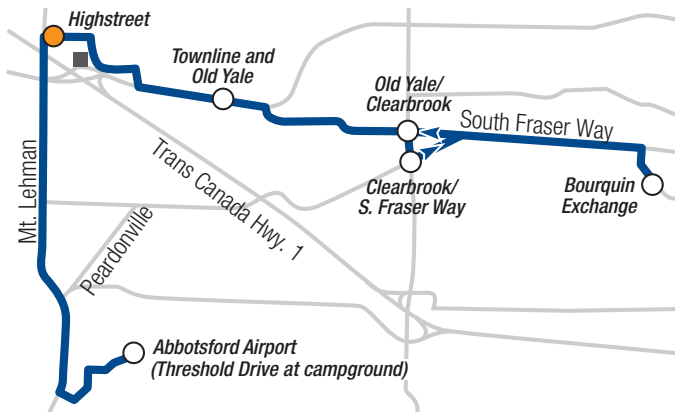

3:00 p.m. – 11:00 p.m.

Saturday and Sunday

9:30 a.m. – 6:30 p.m.

The shuttle connects to 66 Fraser Valley Express at Highstreet.

Drop-off and pick-up on Threshold Drive at the campground.

City of Abbotsford
District of Mission
Fraser Valley
Regional District

Transit Info 604-854-3232 • bctransit.com

Abbotsford International Airshow Shuttle

Friday										
Bourquin Exchange	Old Yale and Clearbrook	Townline and Old Yale	Highstreet Mall	Threshold Drive turn around loop	Threshold Drive turn around loop	Highstreet Mall	Townline and Old Yale	Clearbrook and South Fraser Way	Bourquin Exchange	
3:05	3:11	3:14	3:17	3:29	3:35	3:43	3:47	3:51	3:59	
3:35	3:41	3:44	3:47	3:59	4:05	4:13	4:17	4:21	4:29	
3:55	4:01	4:04	4:07	4:19	4:25	4:33	4:37	4:41	4:49	
4:05	4:11	4:14	4:17	4:29	4:35	4:43	4:47	4:51	4:59	
4:35	4:41	4:44	4:47	4:59	5:05	5:13	5:17	5:21	5:29	
4:55	5:01	5:04	5:07	5:19	5:25	5:33	5:37	5:41	5:49	
5:15	5:21	5:24	5:27	5:39	5:45	5:53	5:57	6:01	6:09	
5:35	5:41	5:44	5:47	5:59	6:05	6:13	6:17	6:21	6:29	
5:55	6:01	6:04	6:07	6:19	6:25	6:33	6:37	6:41	6:49	
6:15	6:21	6:24	6:27	6:39	7:45	7:53	7:57	8:01	8:09	
6:35	6:41	6:44	6:47	6:59	8:45	8:53	8:57	9:01	9:09	
7:15	7:21	7:24	7:27	7:39	9:25	9:33	9:37	9:41	9:49	
8:15	8:21	8:24	8:27	8:39	9:45	9:53	9:57	10:01	10:09	
9:15	9:21	9:24	9:27	9:39	10:05	10:13	10:17	10:21	10:29	
9:35	9:41	9:44	9:47	9:59	10:25	10:33	10:37	10:41	10:49	
9:55	10:01	10:04	10:07	10:19	10:45	10:53	10:57	11:01	11:09	

66 FVX

Friday	to Carvolth	Highstreet	Carvolth
*		10:40pm	11:03pm

*Extra Trips

These trips are in addition to regularly scheduled trips. Friday, Saturday and Sunday have one extra trip.

Airshow shuttle route